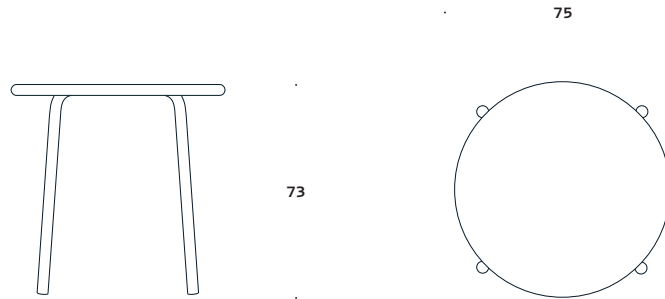

Design
Material
Fabric

Form Us With Love
Aluminium. Optional seat and back in cut foam.
Available in all fabrics and leather types